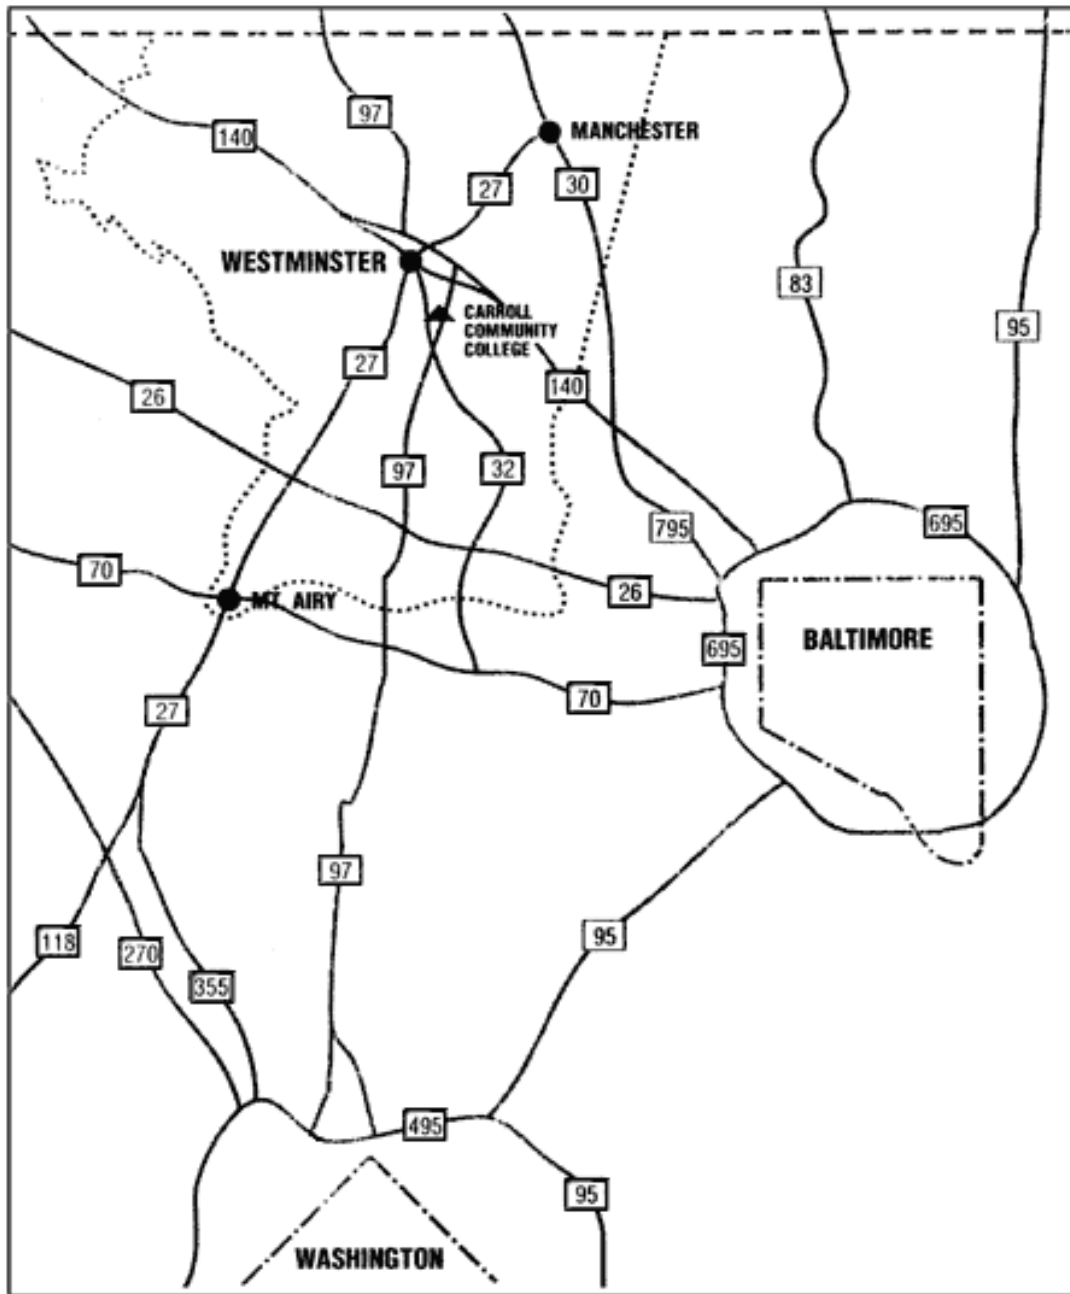

University of Scouting

Directions to the Carroll Community College Washington Road Campus

Carroll Community College
1601 Washington Road
Westminster, MD 21157

U n i v e r s i t y o f S c o u t i n g

From Baltimore

Take 695 (Baltimore Beltway) to 795 (Northwest Expressway) to MD 140. Upon entering Westminster, turn left at second traffic light onto Route 97 South. Travel 3.2 miles to fifth traffic light, turn right onto Washington Road (Route 32). Carroll Community College entrance is ½ mile on the right.

From Washington, DC

Take 355 North to 495 East (Washington Beltway) to 270 North. Take Exit 16, Route 27, towards Damascus. Follow Route 27 through Damascus continuing through the intersection of Route 26, Liberty Road (approximately 14 miles). Approximately 10 miles beyond Route 26, make a right turn onto Kate Wagner Road. This road ends at the intersection with Washington Road (Route 32). Turn right. The Carroll Community College entrance is ¼ mile on the left.

From Frederick

Take I-70 East to Exit 68. Travel northeast on Route 27, continuing past the intersection of Route 26, Liberty Road, (approximately 14 miles). Travel another 10 miles and make a right turn onto Kate Wagner Road. Road ends at the intersection with Washington Road (Route 32). Turn right. The Carroll Community College entrance is ¼ mile on the left.