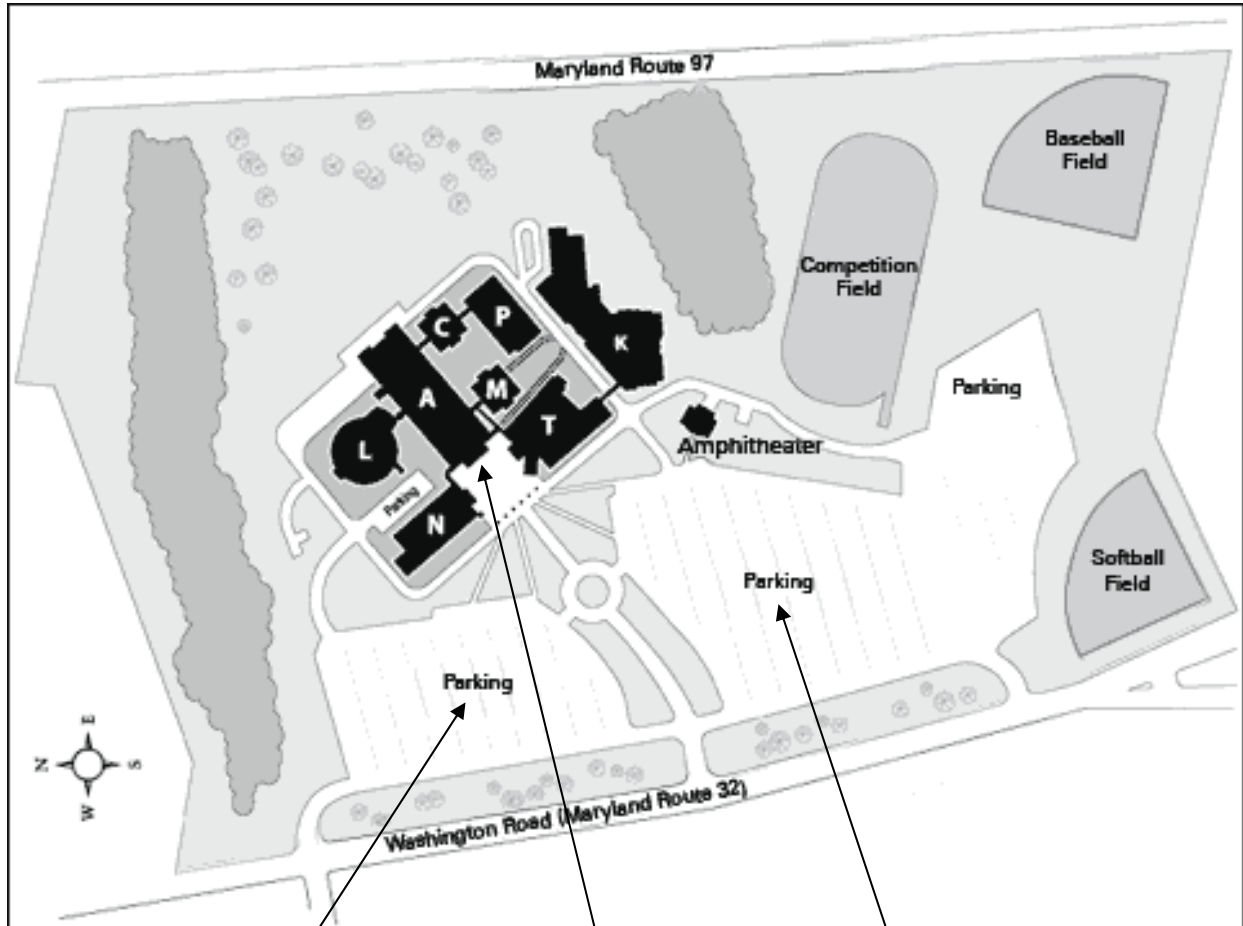

From Frederick

Take I-70 East to Exit 68. Travel northeast on Route 27, continuing past the intersection of Route 26, Liberty Road, (approximately 14 miles). Travel another 10 miles and make a right turn onto Kate Wagner Road. Road ends at the intersection with Washington Road (Route 32). Turn right. The Carroll Community College entrance is ¼ mile on the left.

From Hanover, PA

Take Route 30 South to Manchester, MD. At light, turn right onto MD Route 27. Travel 8 miles, turn left onto the cloverleaf to MD 140 east. At fourth traffic light, turn right onto Route 97 South. Travel 3.2 miles to fifth traffic light, turn right onto Washington Road (Route 32). The Carroll Community College entrance is ½ mile on the right

From Gettysburg, PA

Take Route 97 South to MD 140 East. At sixth traffic light, turn right onto Route 97 South. Travel 3.2 miles to fifth traffic light, turn right onto Washington Road (Route 32). The Carroll Community College entrance is ½ mile on the right.

University of Scouting

Campus Site Plan

Main Entrance

Carroll Community College Parking

University of Scouting Parking